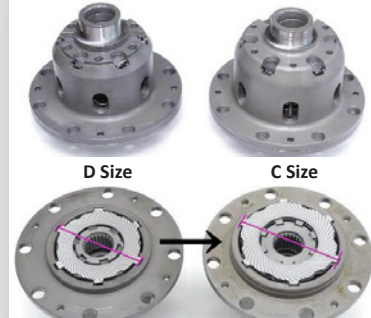

*Representational photo

SWAY BAR & CHASSIS BRACE

Front Sway Bar
Part No: 3A2 311 A28
Base MSRP: \$347.00

Rear Sway Bar
Part No: 3A2 311 B16
Base MSRP: \$334.00

Lower Arm Bar
Part No: 3A2 475 A
Base MSRP: \$100.00

Strut Tower Bar
Part No: 3A2 541 C
Base MSRP: \$240.00

CUSCO L.S.D.

Limited Slip Differentials

type-**RS**

Standard D-Size
Part No: LSD 386 F / C / C15
Base MSRP: \$1,267.00

Larger Capacity D-Size
Part No: LSD 387 F / C / C15
Base MSRP: \$1,267.00

D Size

C Size

Larger Diameter Internals

type-**MZ**

Standard D-Size
Part No: LSD 386 A / B / B15
Base MSRP: \$1,254.00

Larger Capacity C-Size
Part No: LSD 387 A / B / B15
Base MSRP: \$1,254.00

FFD Flat Friction Disk